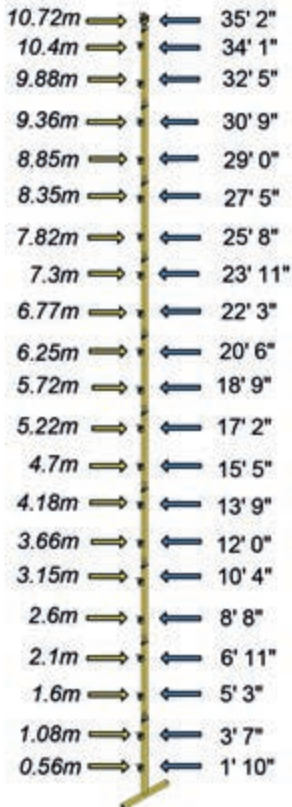

standing heights

TL1 and ADJEXT1 Min Adjusted

TL1 and ADJEXT1 Max Adjusted

TL2 and ADJEXT1 Min Adjusted

TL2 and ADJEXT1 Max Adjusted

Each ADJEXT1 is 1035mm long
All dimensions to Loboard deck height

TL3 and ADJEXT1 Min Adjusted

TL3 and ADJEXT1 Max Adjusted

ADJEXTBS1 and ADJEXT1
Min Adjusted

ADJEXTBS1 and ADJEXT1
Max Adjusted

Each ADJEXT1 is 1035mm long
All dimensions to Loboard deck height