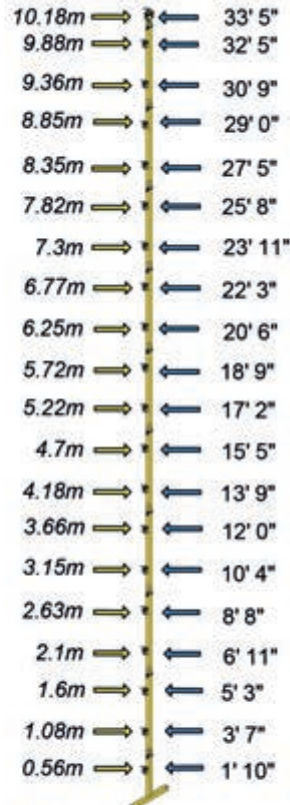

standing heights

TL1 and ADJEXT1 Min Adjusted

TL1 and ADJEXT1 Max Adjusted

TL2 and ADJEXT1 Min Adjusted

TL2 and ADJEXT1 Max Adjusted

Each ADJEXT1 is 1035mm long
All dimensions to Loboard deck height

TL3 and ADJEXT1 Min Adjusted

TL3 and ADJEXT1 Max Adjusted

ADJEXTBS1 and ADJEXT1
Min Adjusted

ADJEXTBS1 and ADJEXT1
Max Adjusted

Each ADJEXT1 is 1035mm long
All dimensions to Loboard deck height