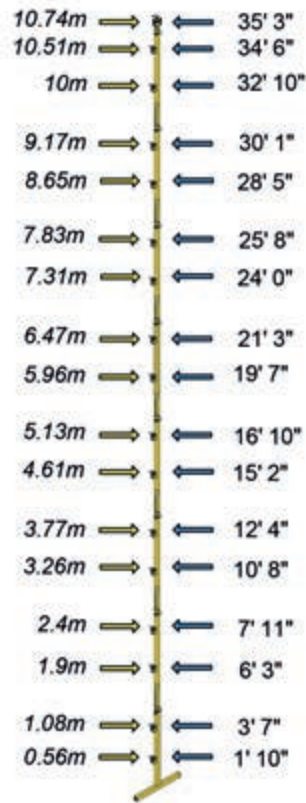

standing heights

TL1 and ADJEXT1 Min Adjusted

TL1 and ADJEXT1 Max Adjusted

TL2 and ADJEXT1 Min Adjusted

TL2 and ADJEXT1 Max Adjusted

Each ADJEXT1 is 1035mm long
All dimensions to Loboard deck height

TL3 and ADJEXT1 Min Adjusted

TL3 and ADJEXT1 Max Adjusted

ADJEXTBS1 and ADJEXT1
Min Adjusted

ADJEXTBS1 and ADJEXT1
Max Adjusted

Each ADJEXT1 is 1035mm long
All dimensions to Loboard deck height