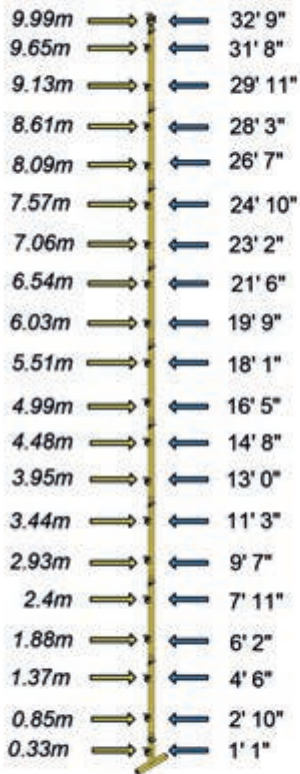

standing heights

TL1 and ADJEXT1 Min Adjusted

TL1 and ADJEXT1 Max Adjusted

TL2 and ADJEXT1 Min Adjusted

TL2 and ADJEXT1 Max Adjusted

Each ADJEXT1 is 1035mm long
All dimensions to Loboard deck height

TL3 and ADJEXT1 Min Adjusted

TL3 and ADJEXT1 Max Adjusted

ADJEXTBS1 and ADJEXT1
Min Adjusted

ADJEXTBS1 and ADJEXT1
Max Adjusted

Each ADJEXT1 is 1035mm long
All dimensions to Loboard deck height