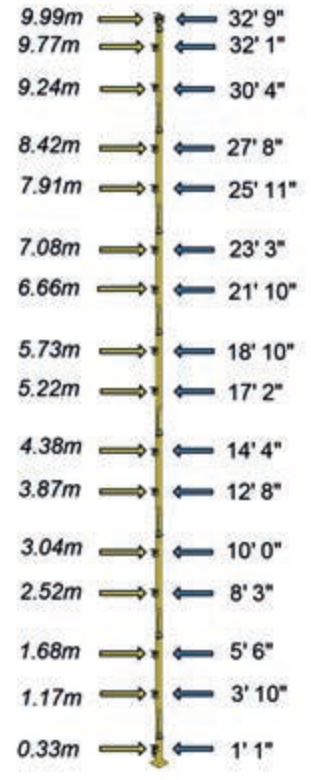

standing heights

TL1 and ADJEXT1 Min Adjusted

TL1 and ADJEXT1 Max Adjusted

TL2 and ADJEXT1 Min Adjusted

TL2 and ADJEXT1 Max Adjusted

Each ADJEXT1 is 1035mm long
All dimensions to Loboard deck height

TL3 and ADJEXT1 Min Adjusted

TL3 and ADJEXT1 Max Adjusted

ADJEXTBS1 and ADJEXT1
Min Adjusted

ADJEXTBS1 and ADJEXT1
Max Adjusted

Each ADJEXT1 is 1035mm long
All dimensions to Loboard deck height