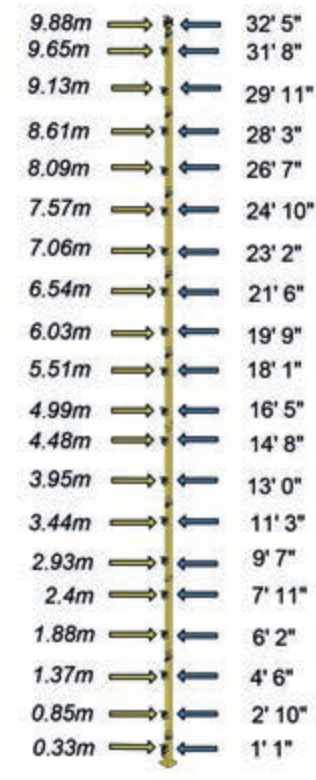

standing heights

TL1 and ADJEXT1 Min Adjusted

TL1 and ADJEXT1 Max Adjusted

TL2 and ADJEXT1 Min Adjusted

TL2 and ADJEXT1 Max Adjusted

Each ADJEXT1 is 1035mm long
All dimensions to Loboard deck height

TL3 and ADJEXT1 Min Adjusted

TL3 and ADJEXT1 Max Adjusted

ADJEXTBS1 and ADJEXT1
Min Adjusted

ADJEXTBS1 and ADJEXT1
Max Adjusted

Each ADJEXT1 is 1035mm long
All dimensions to Loboard deck height