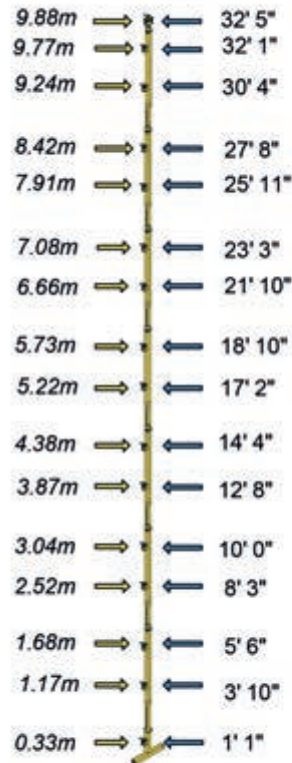

standing heights

TL1 and ADJEXT1 Min Adjusted

TL1 and ADJEXT1 Max Adjusted

TL2 and ADJEXT1 Min Adjusted

TL2 and ADJEXT1 Max Adjusted

Each ADJEXT1 is 1035mm long
All dimensions to Loboard deck height

TL3 and ADJEXT1 Min Adjusted

TL3 and ADJEXT1 Max Adjusted

ADJEXTBS1 and ADJEXT1
Min Adjusted

ADJEXTBS1 and ADJEXT1
Max Adjusted

Each ADJEXT1 is 1035mm long
All dimensions to Loboard deck height