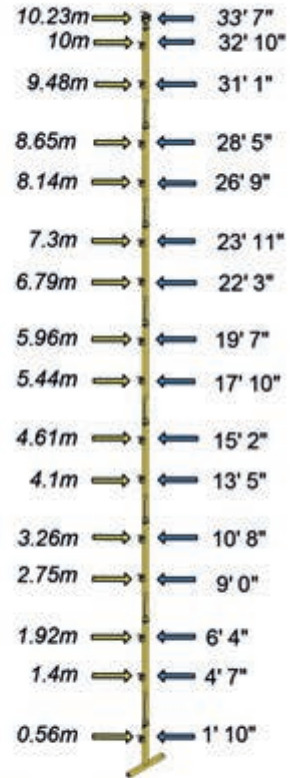

standing heights

TL1 and ADJEXT1 Min Adjusted

TL1 and ADJEXT1 Max Adjusted

TL2 and ADJEXT1 Min Adjusted

TL2 and ADJEXT1 Max Adjusted

Each ADJEXT1 is 1035mm long
All dimensions to Loboard deck height

TL3 and ADJEXT1 Min Adjusted

TL3 and ADJEXT1 Max Adjusted

ADJEXTBS1 and ADJEXT1
Min Adjusted

ADJEXTBS1 and ADJEXT1
Max Adjusted

Each ADJEXT1 is 1035mm long
All dimensions to Loboard deck height